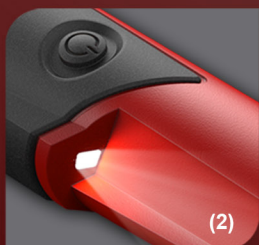

PINPOINTER

First connected pinpointer*

MI-6

MI-4

Best in its class

MI-4 / MI-6 shared features

Waterproof up to 6 meters

2 audio modes PITCH or PULSE

Rechargeable lithium battery

All round 360° detection

MI-4: 6 programs
MI-6: 7 programs

3 levels of sensitivity

Loudspeaker (1) & Vibration ON / OFF

LED (2) ON / OFF

Access all functions with 1 single button

Fast re-tune

Ergonomic rubber (3)

Parts totally replaceable

Lanyard with stainless ring

Rotating holster (4)

Additional MI-6 features when connected to the DEUS / ORX*

Audio output to the headset

Advanced settings (5)

Adjustable audio tone

Anti-interference system

Recover lost MI-6

Target zoom screen

50 levels of sensitivity

Battery life indication Up to 90 hours

(1)

(2)